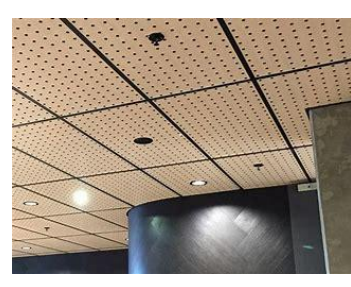

Experience Of Expertise